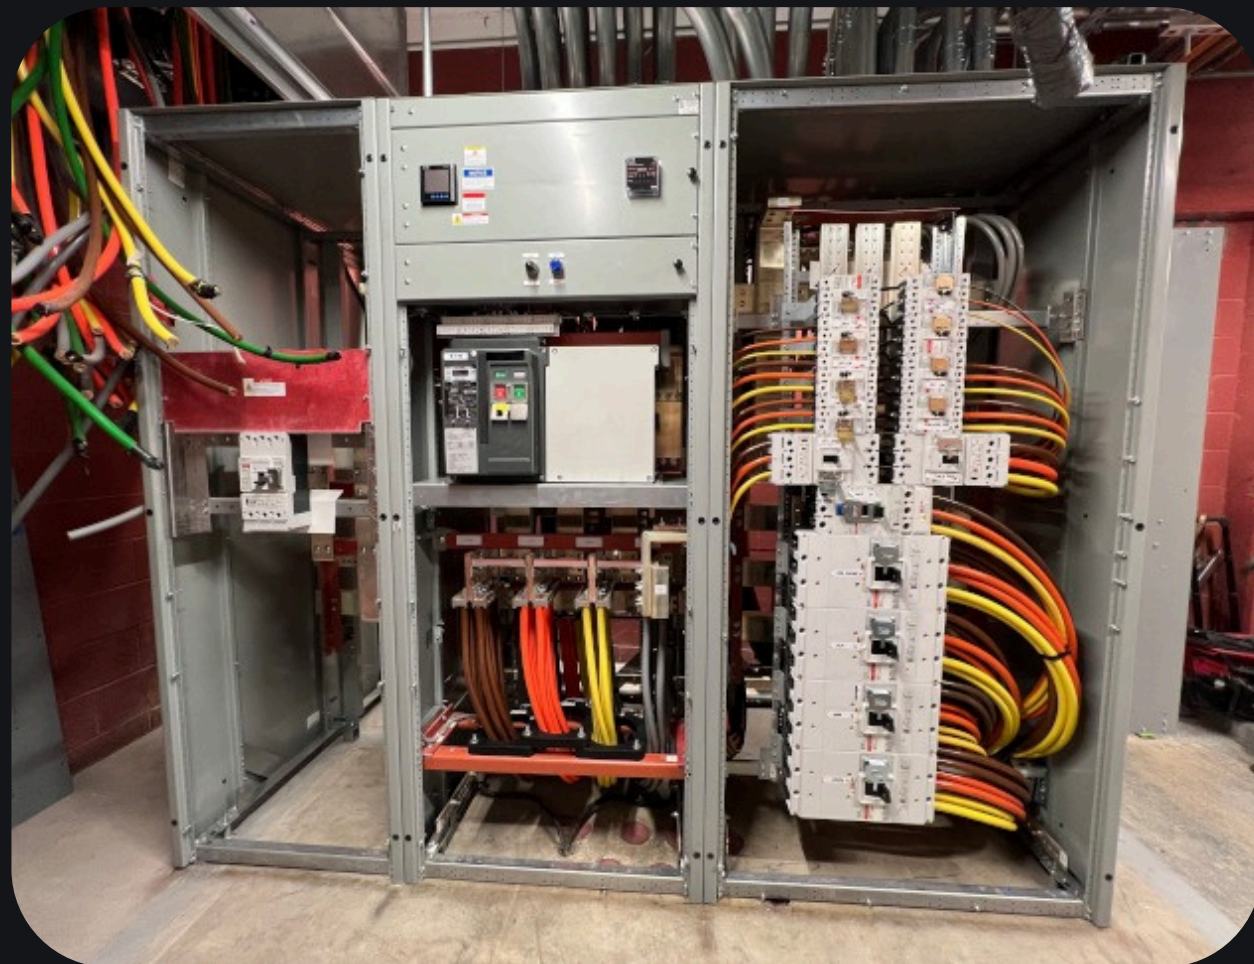

Power Distribution Systems

Comprehensive power distribution solutions including main and sub distribution boards, busbar systems, and load management. Our systems are designed to optimize performance, ensure safety, and maintain continuity of operations.